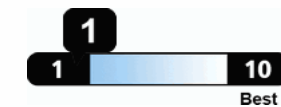

Smog Rating (tailpipe only)